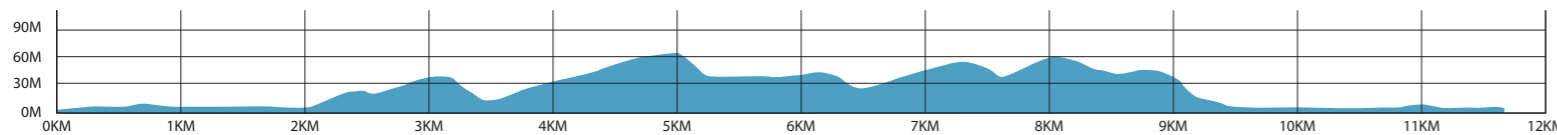

BOARDWALK RUN

11.7KM

apollo sports

ROMANA BEACH RESORT - MAKARSKA CROATIA

DESCRIPTION

Following the ocean and the boardwalk to Osejava, so close to the city pulse but so much pure nature.

DISTANCE: 11.7KM **TOTAL CLIMB: 188M** **HIGHEST POINT: 68M** **LOWEST POINT: 2M**