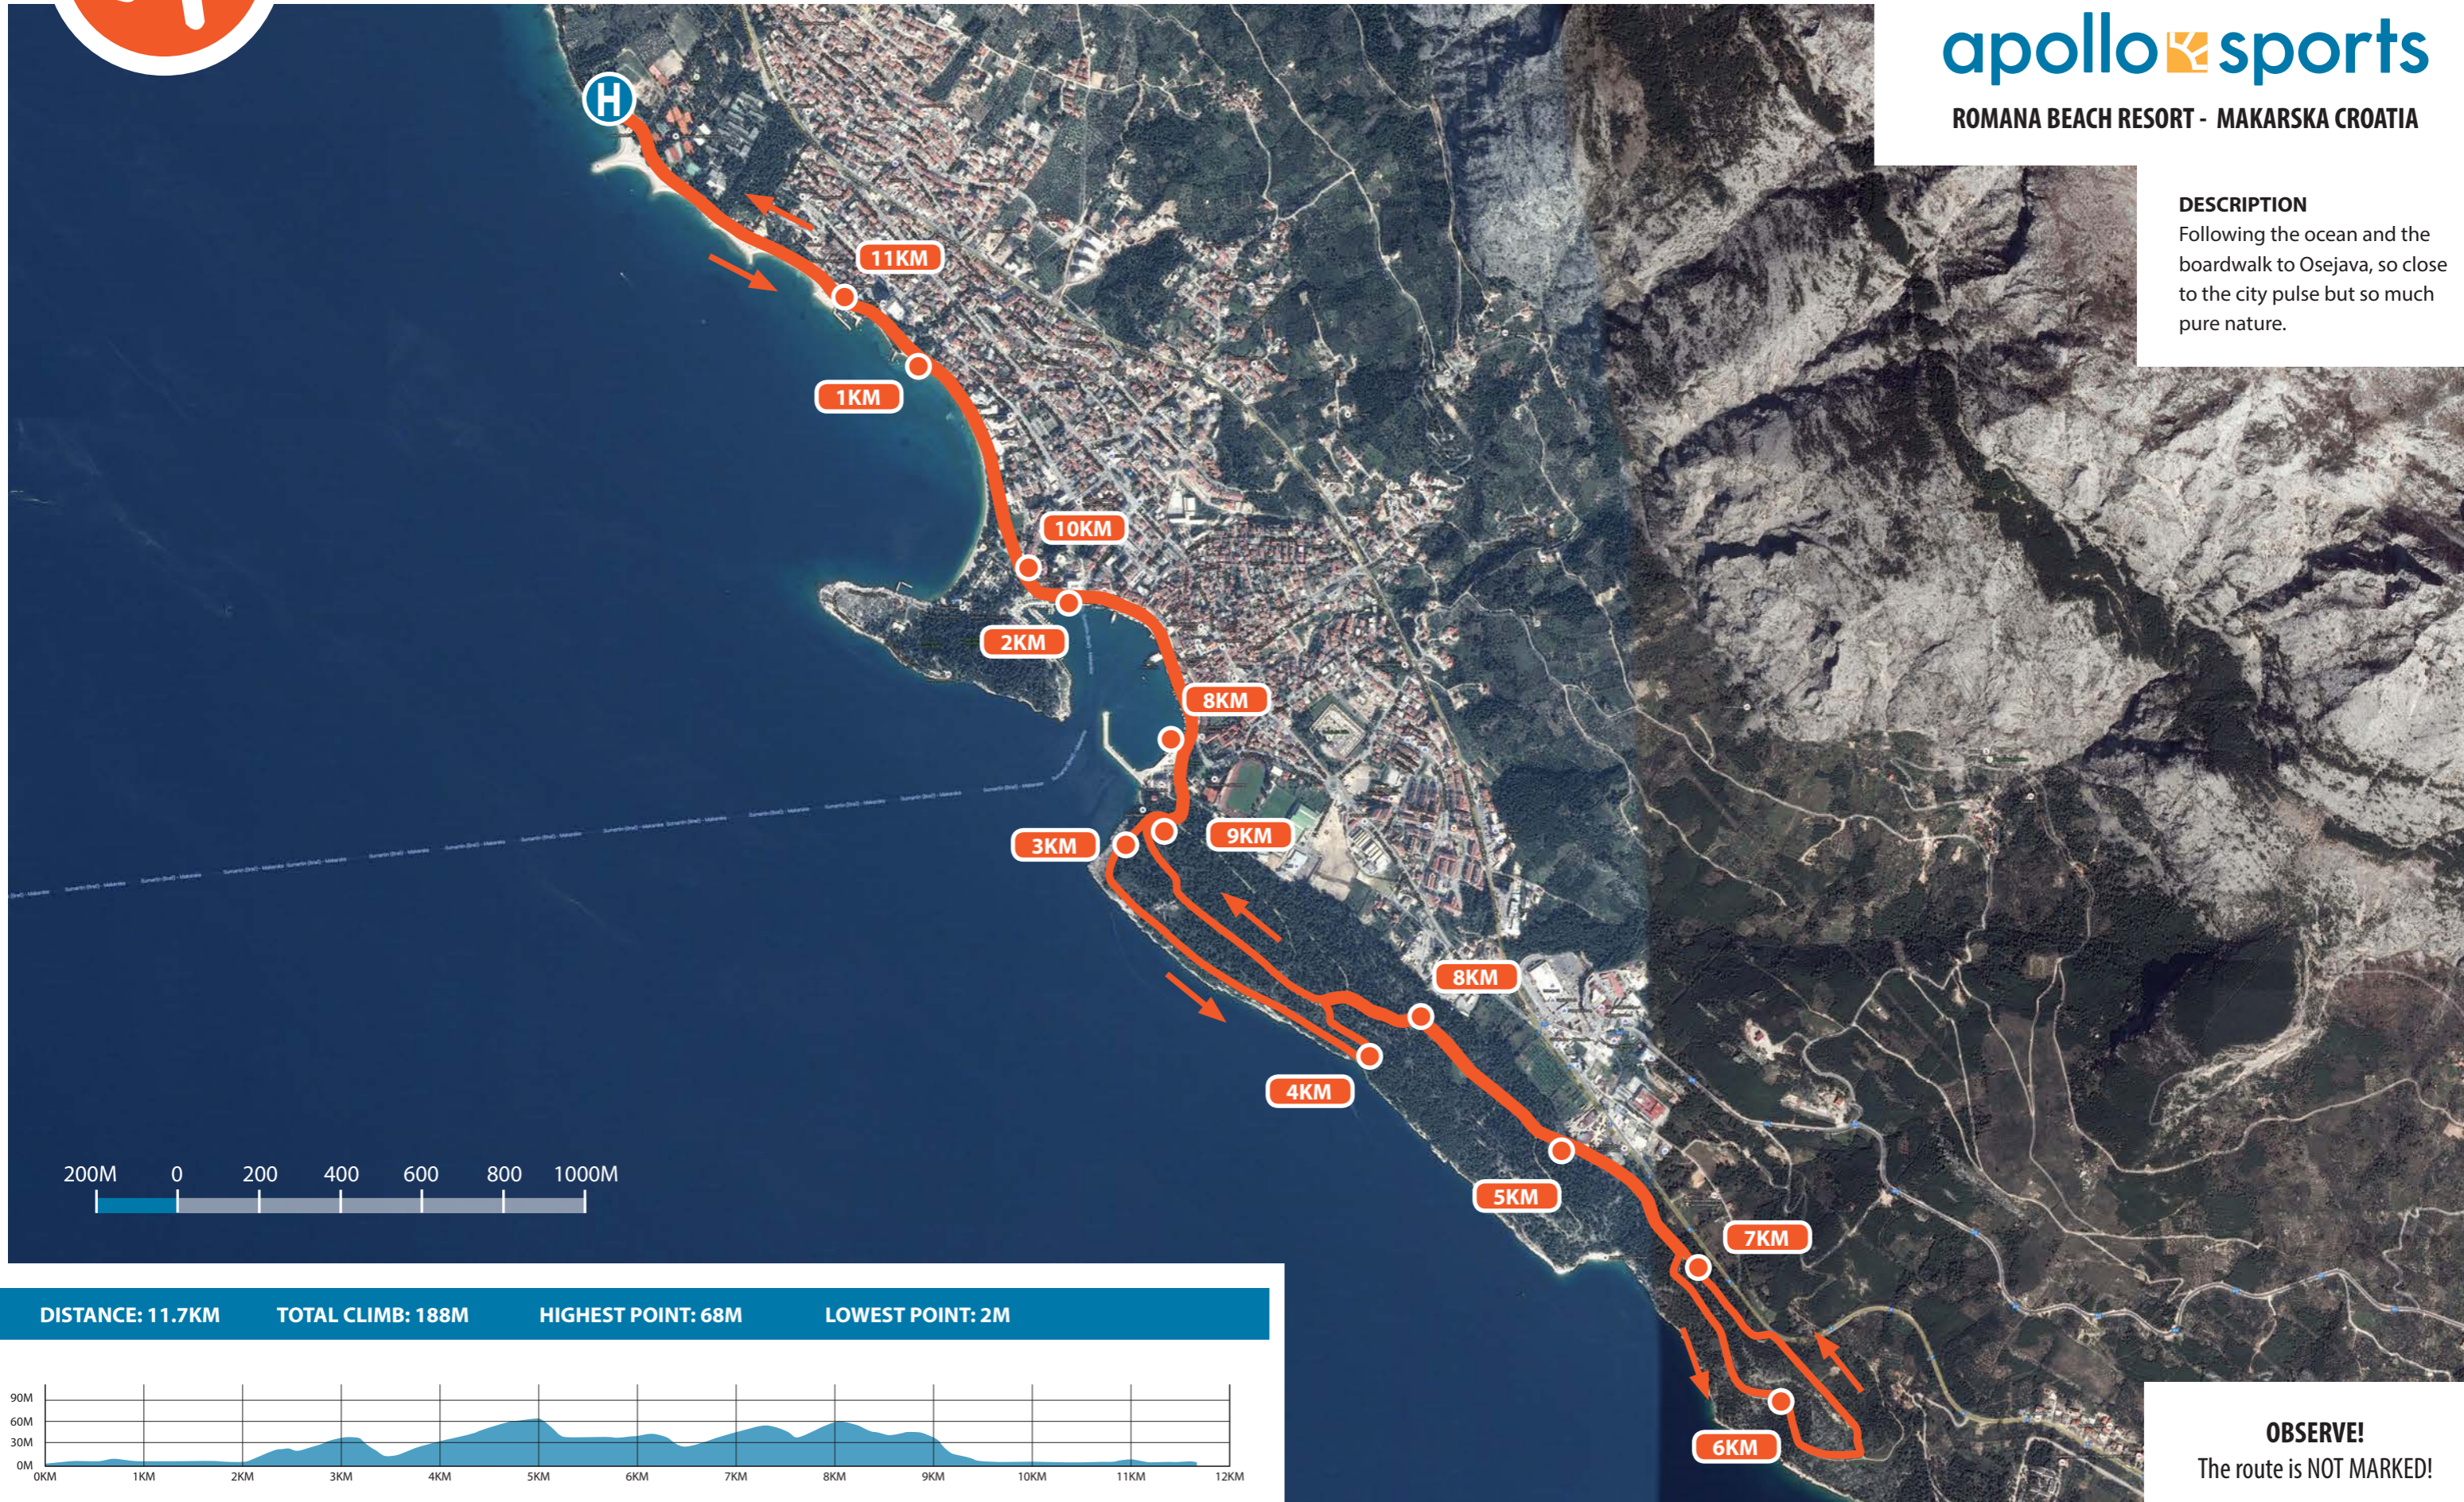

BOARDWALK RUN

11.7KM

apollo sports

ROMANA BEACH RESORT - MAKARSKA CROATIA

DESCRIPTION

Following the ocean and the boardwalk to Osejava, so close to the city pulse but so much pure nature.

DISTANCE: 11.7KM **TOTAL CLIMB: 188M** **HIGHEST POINT: 68M** **LOWEST POINT: 2M**

OBSERVE!
The route is NOT MARKED!