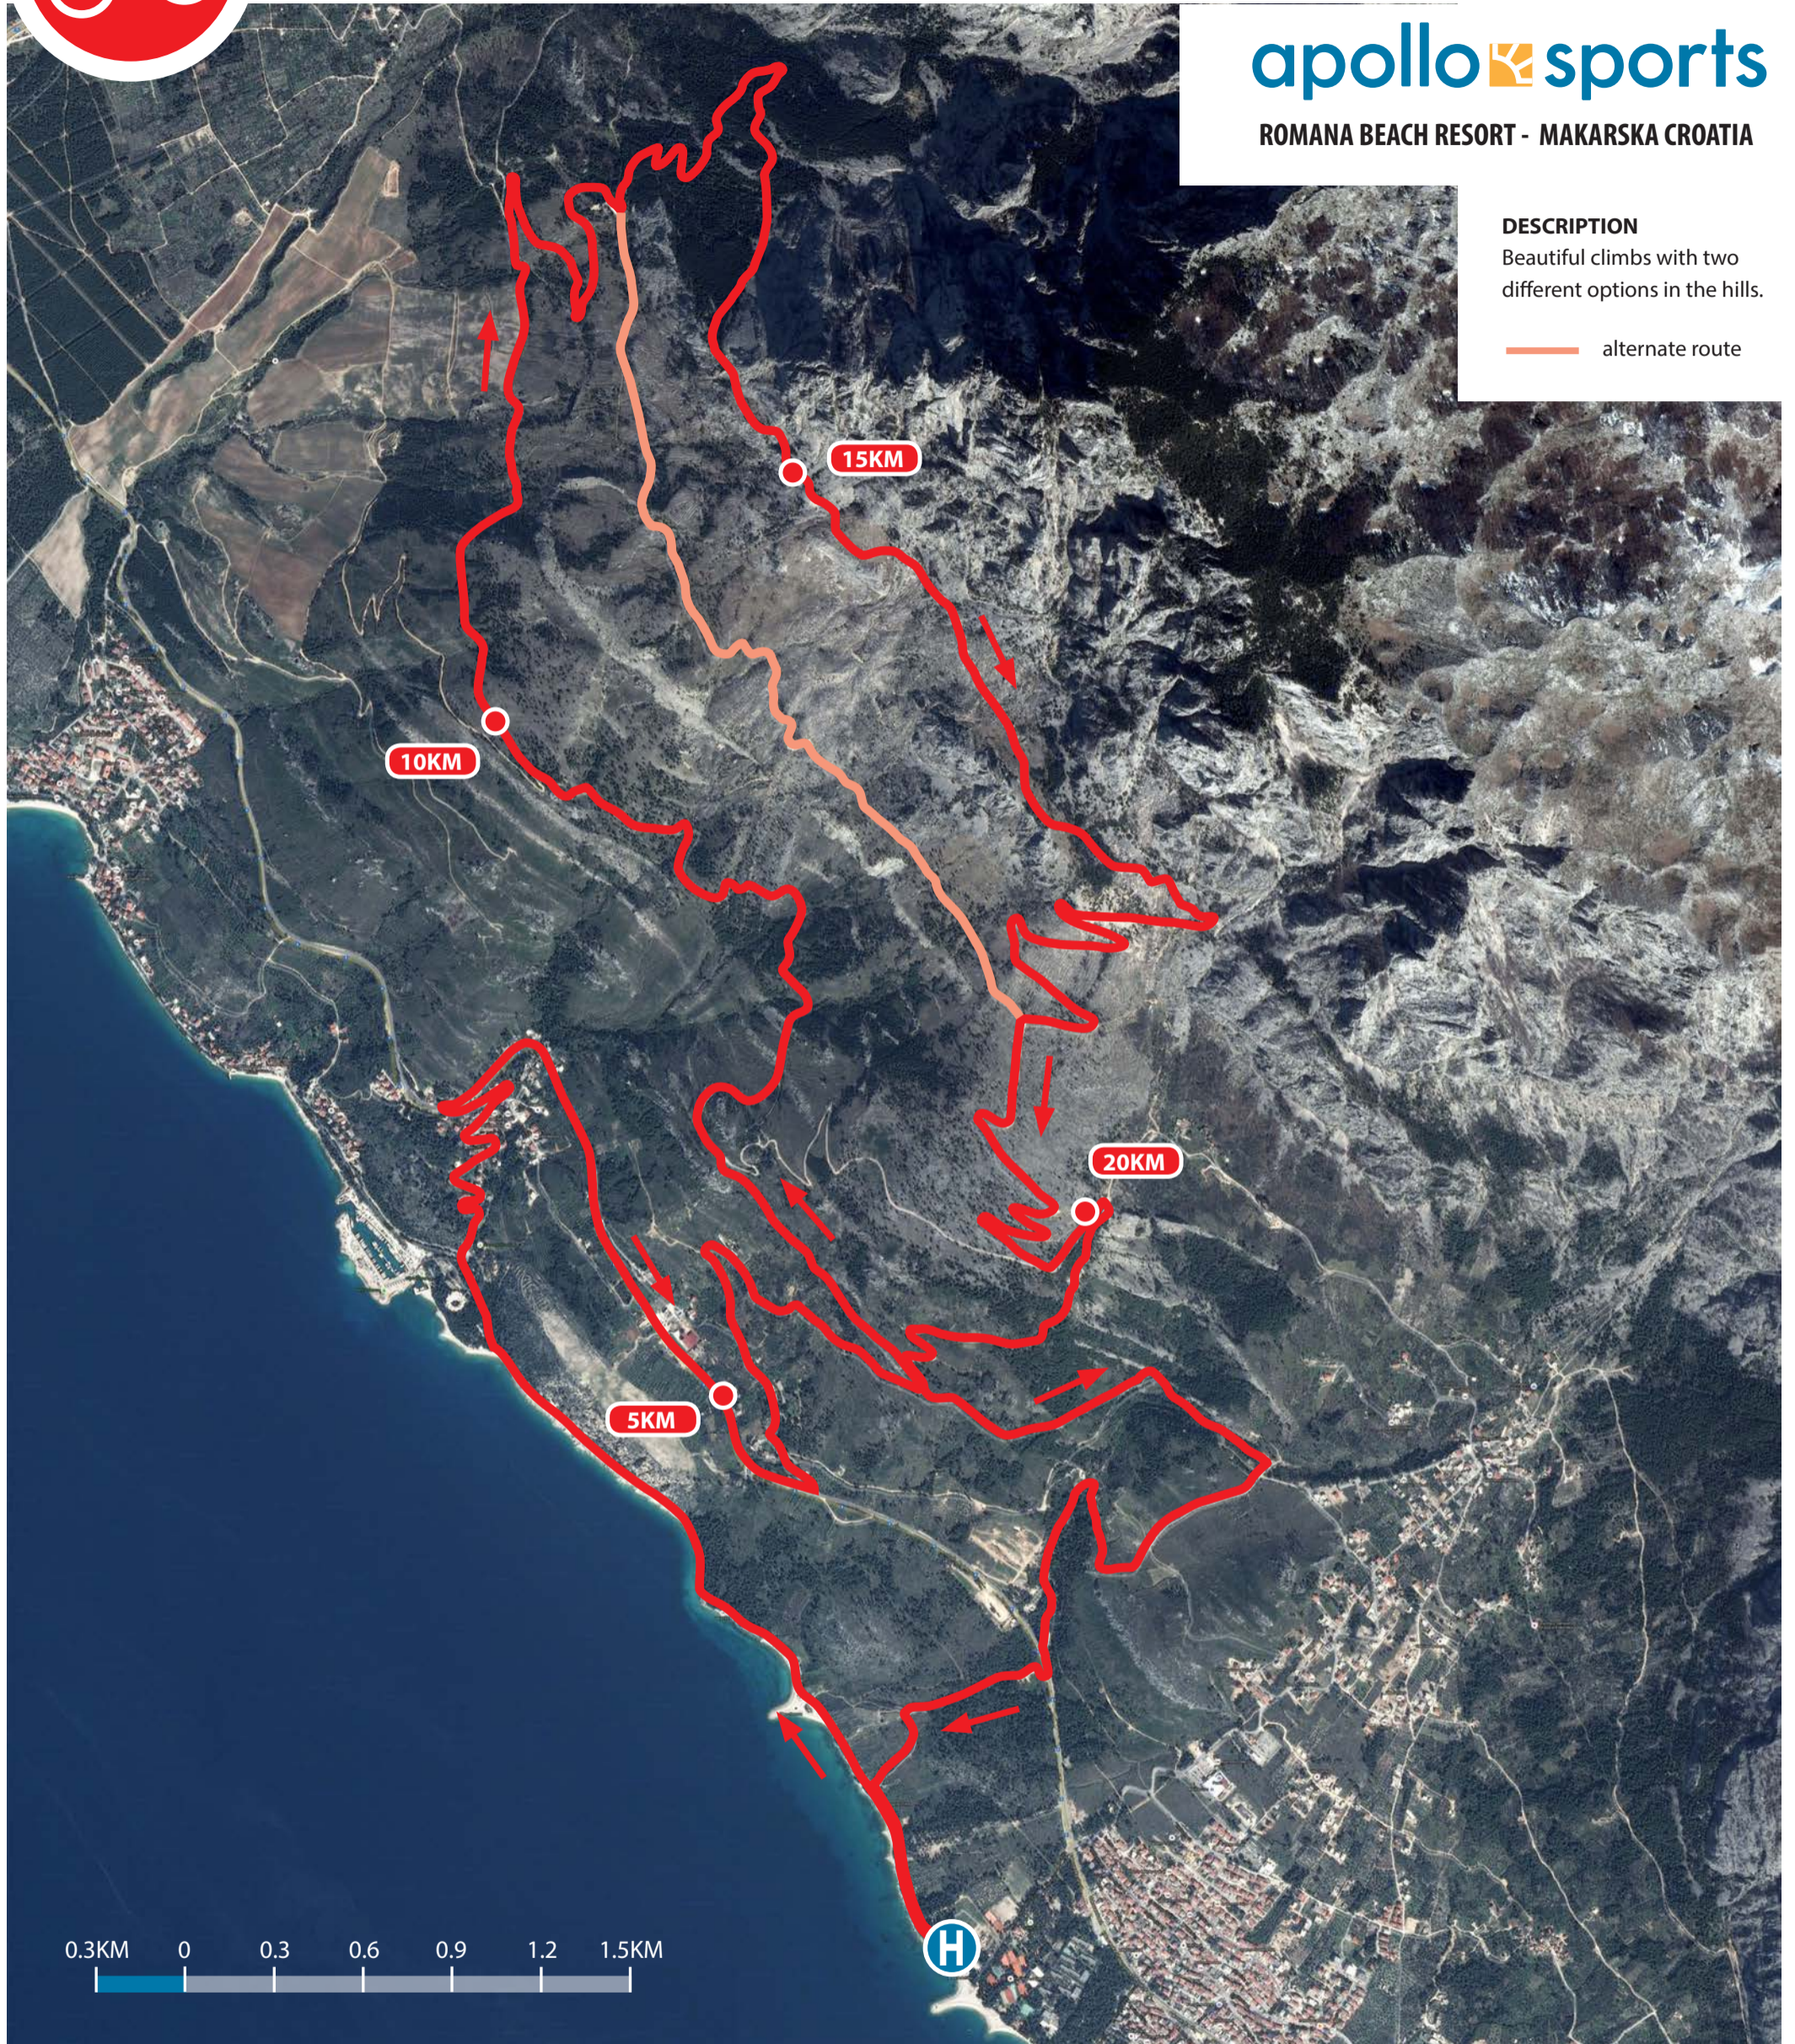

PANORAMA BIKE

25.0KM

apollo sports

ROMANA BEACH RESORT - MAKARSKA CROATIA

DESCRIPTION

Beautiful climbs with two different options in the hills.

— alternate route

DISTANCE: 25.0KM

TOTAL CLIMB: 829M

HIGHEST POINT: 732M

LOWEST POINT: 2M