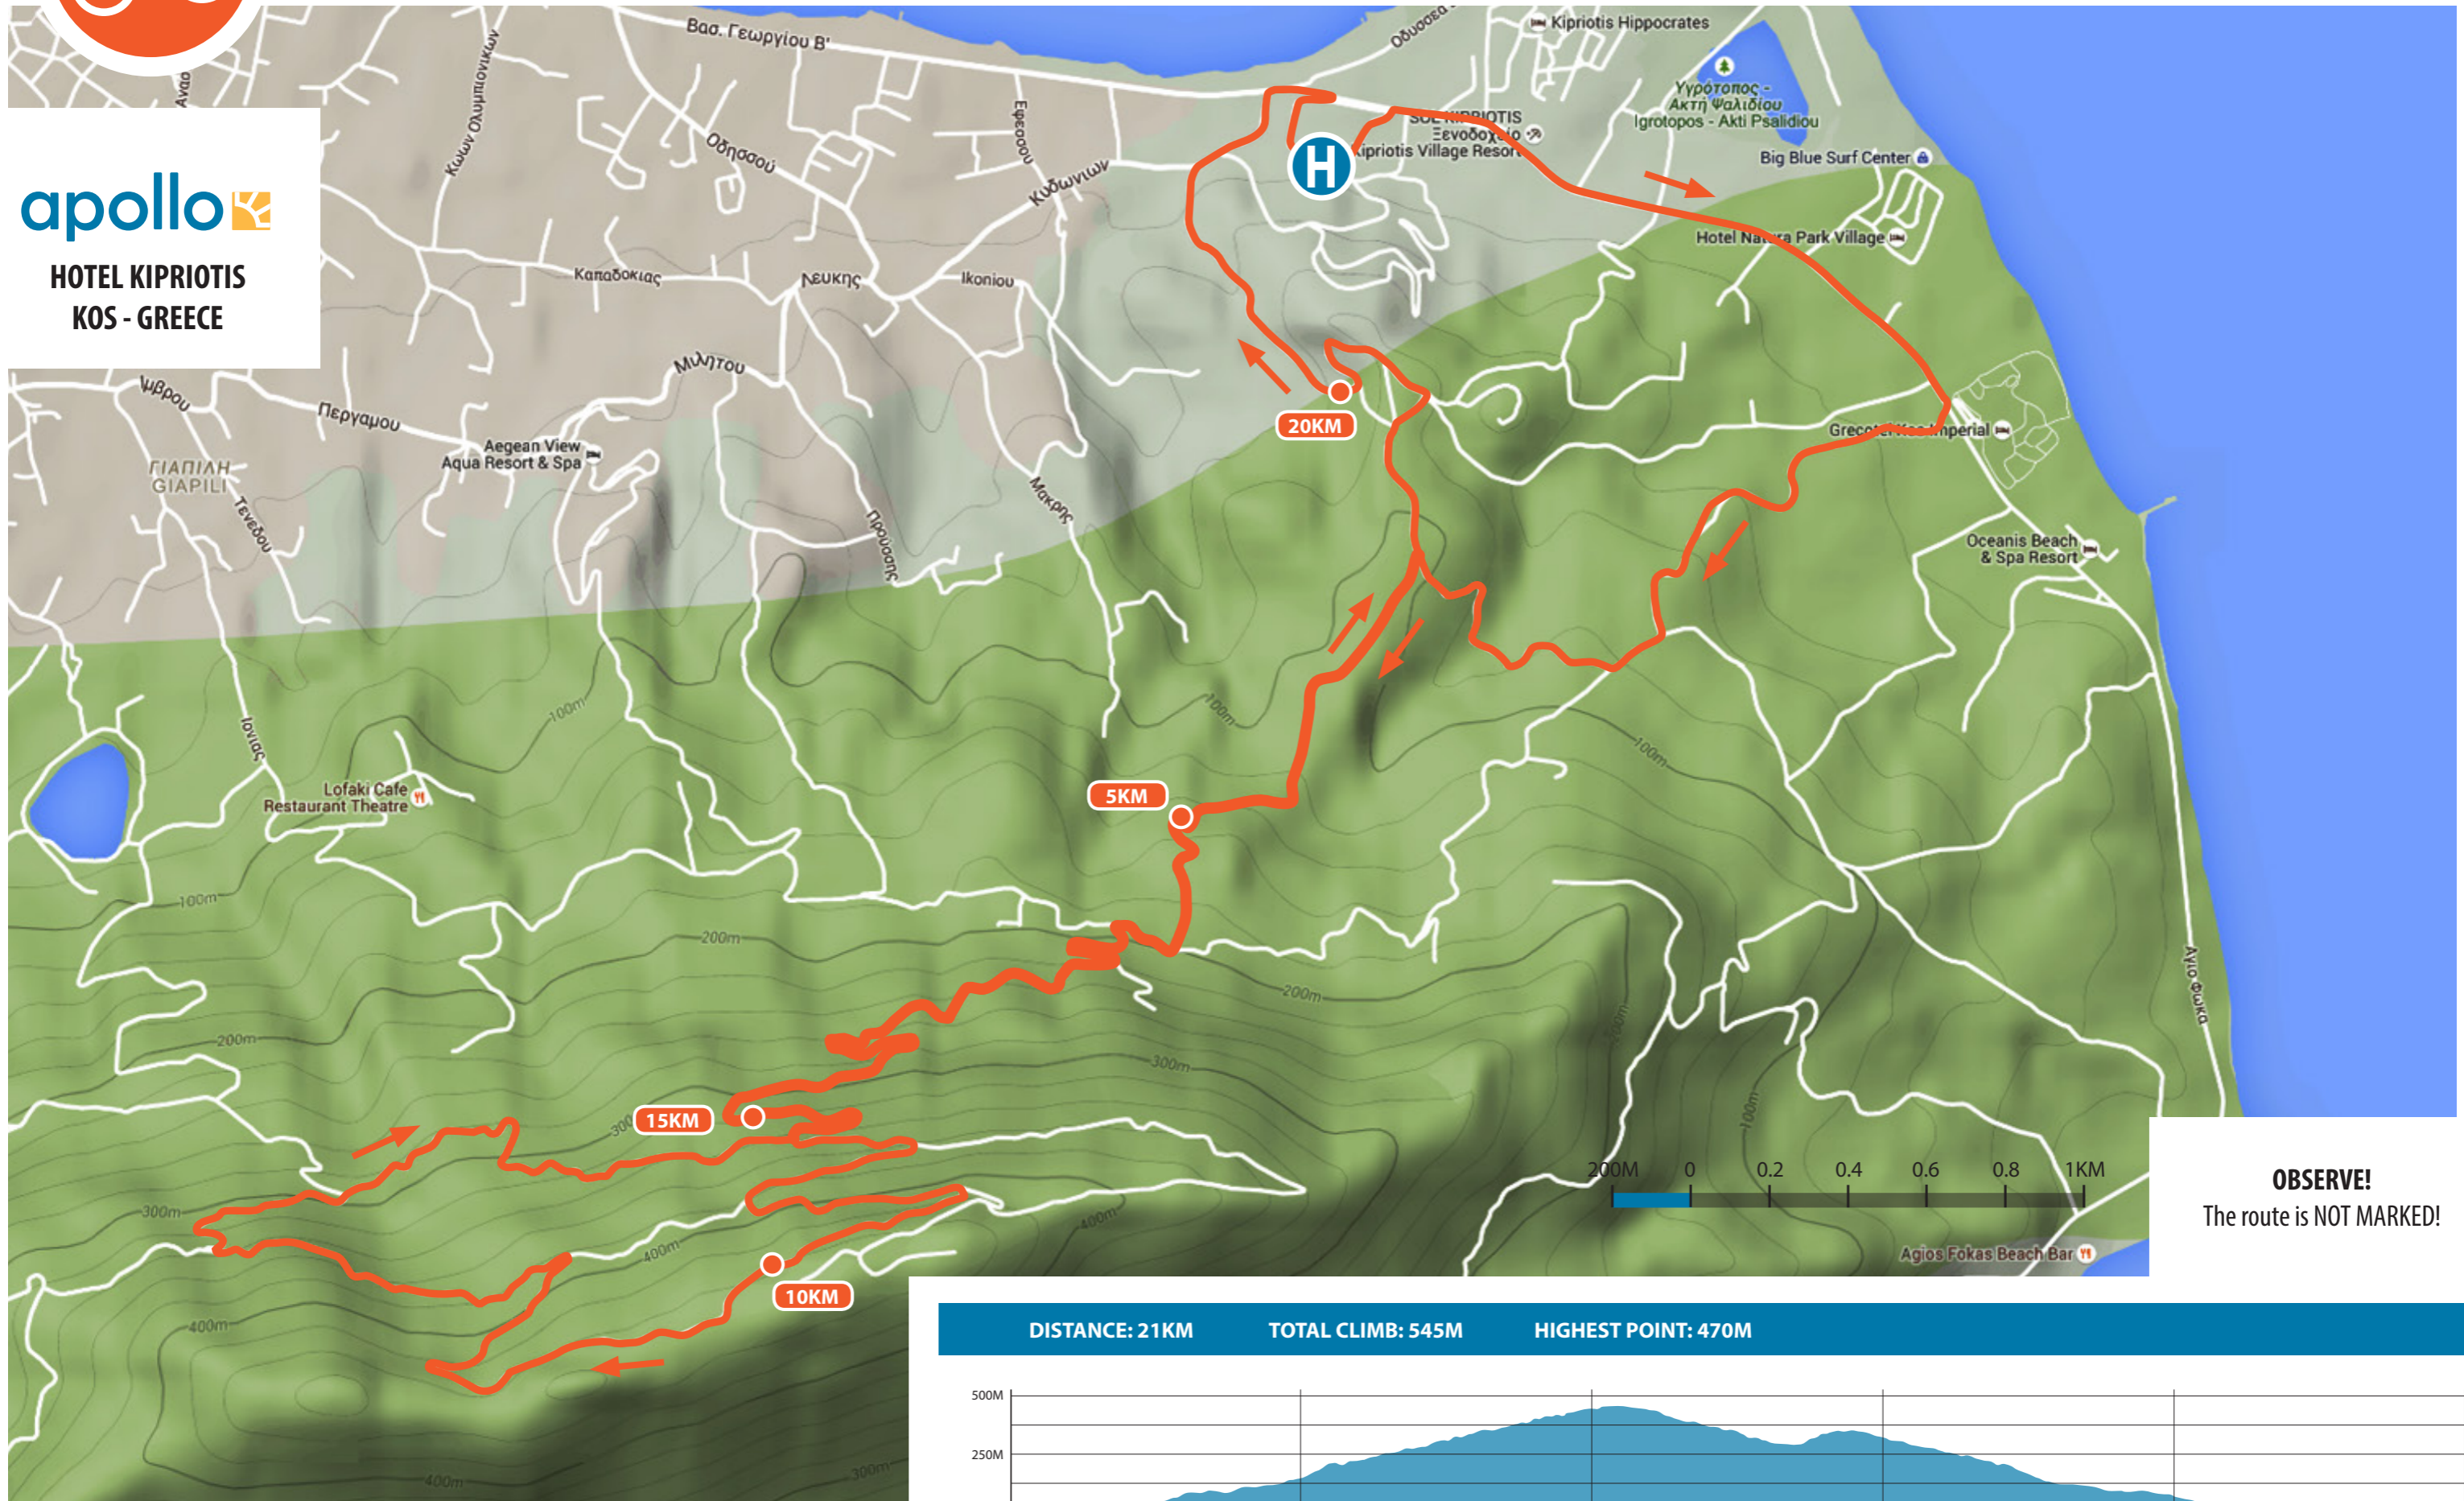

MOUNTAIN ATTACK

21KM

apollo
HOTEL KIPRIOTIS
KOS - GREECE

OBSERVE!
The route is NOT MARKED!

DISTANCE: 21KM TOTAL CLIMB: 545M HIGHEST POINT: 470M